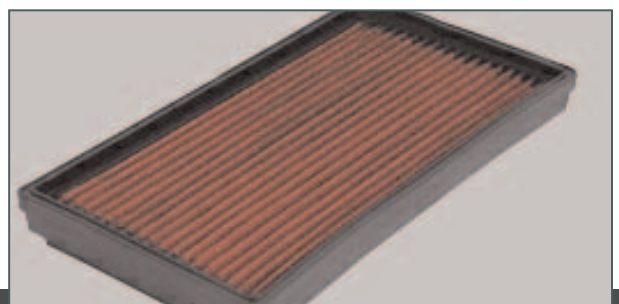

Art.Nr: MB-R170SLF4 Sportluftfilter für 4-Zylinder Preis: 49,- €
Sportfilter 4-Zylinder modells Price: 49,- €

www.chrome-tec.de