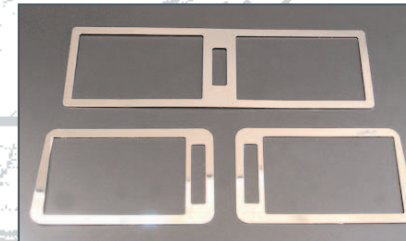

Art.Nr: MB-R170BDS
Blende Dach+Spiegelverstellung
Cover Roof/Mirror Switch Preis: 24,- €
Price: 24,- €

Art.Nr: MB-R170BHS
Blende Griff Handschuhfach
Cover Glove Box Handle Preis: 29,- €
Price: 29,- €

Art.Nr: MB-R170BH
Blende HSF Silhouette SLK
Cover Glove Box Silhouette SLK Preis: 28,- €
Price: 28,- €